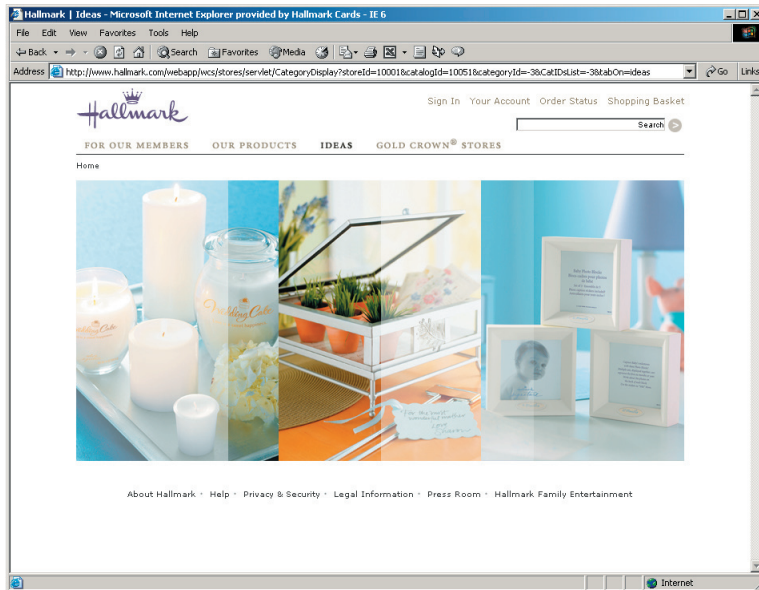

COPY:

signature

GRAPHICS:

"signatureA" quickly draws in supporting the personalization and customization with marketing campaign, allows time for full color images to load

ELAPSED TIME:

apx 2 seconds

HALLMARK.COM
Signature feature